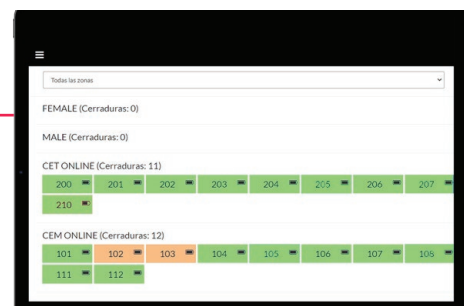

CUSTOMIZED REPORTS.

INTEGRATION. It can be integrated with another software by means of web services.

For further information